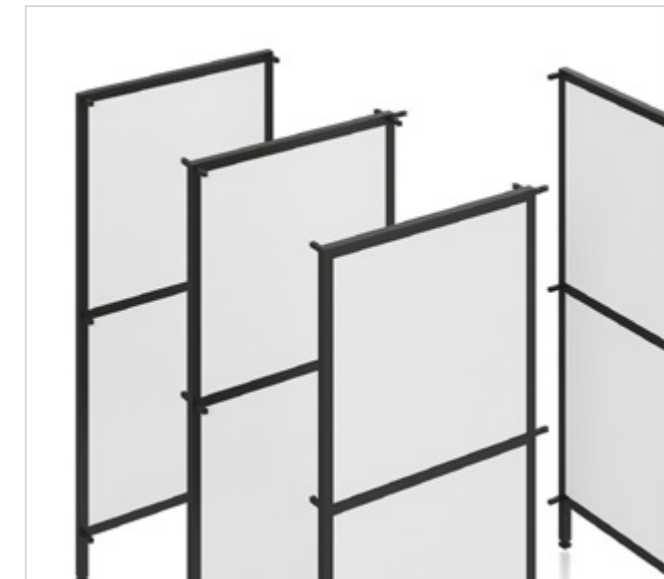

Abschlussrahmen, Verkettungsrahmen und Rahmen mit 90°-Anbindung hier am Beispiel eines 2 OH Regals.

End frame, interlinking frame and frame with 90°-connection here using the example of a 2 OH shelf.