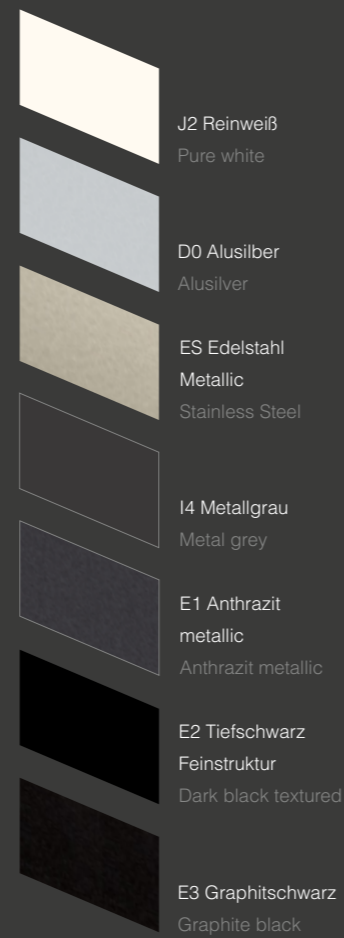

Farben und Materialien

Colours and materials

Melamin Uni-Dekor

melamine laminate

Melamin Holz-Dekor

melamine wood laminate

Metall glatt

metal smooth

Auch in den Dekoren der OKA Trend Collection erhältlich.
Also available in decors of the OKA Trend Collection.

Programmübersicht

Program overview

Regal / Shelf

Korpuselemente

Schreibtische / Desks

Schublade

The specified colours and shapes provide an extract from our product range. Print-related colour differences may change without notice. The complete range as well as the extent please refer to our planning data. For colour selection, please use our color samples.