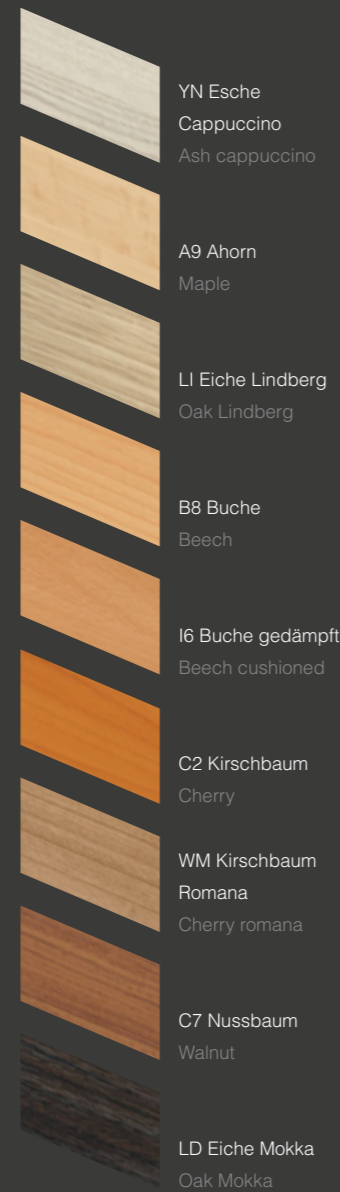

Farben und Materialien

Colours and materials

Melamin Uni-Dekor

melamine laminate

Melamin Holz-Dekor

melamine wood laminate

Metall glatt

metal smooth

Auch in den Dekoren der OKA Trend Collection erhältlich.
Also available in decors of the OKA Trend Collection.

Programmübersicht

Program overview

Regal / Shelf

Korpuselemente

Schreibtische / Desks

Schublade

The specified colours and shapes provide an extract from our product range. Print-related colour differences may change without notice. The complete range as well as the extent please refer to our planning data. For colour selection, please use our color samples.